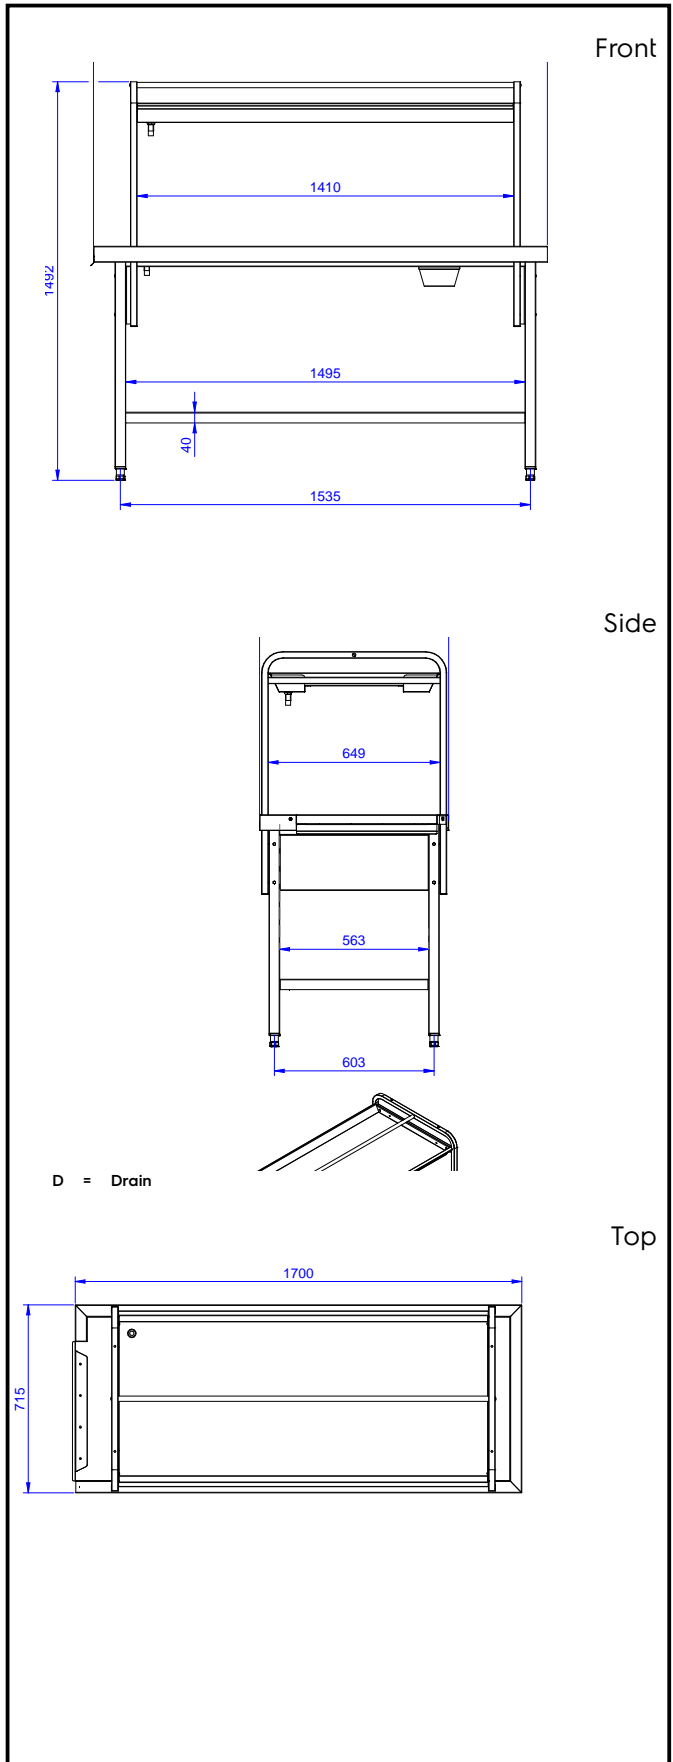

Short Form Specification

Item No. _____

Constructed in 304 AISI stainless steel. N. 4 square 40x40mm square legs with height-adjustable feet. Underframe on three sides.

1-tier over-shelf for baskets. N. 1 waste scrape hole with a rubber ring. Attachment to infill tops or roller conveyor with a deep basin on the side.

Construction

- All surfaces smooth with polished finish.
- Receiving tabletop with raised side edges all-round, reduces the possibility of crockery being pushed off the table.
- Constructed in AISI 304 stainless steel with square 40x40mm legs.
- Sorting table provided with an over-shelf for dishwashing racks which can be inclined at either the dishwashing or receiving side.
- Connection from side.
- One waste hole with a rubber scrape ring tabletop.
- Optionally equipped with tray slider, scrape plate and shelf for plates/ baskets.

Optional Accessories

- Dish scraper PNC 855297
- Tray slide for sorting table, 1700 mm PNC 865380
- Cutlery chute to install on tray slide PNC 865383
- Floor fastening kit for 2 square legs PNC 865386
- Removable bridge table, 800 mm PNC 865418
- Removable bridge table with hole, 800 mm PNC 865419

APPROVAL: _____

Key Information:

External dimensions, Width: 1700 mm
865415 (BHSTS170)
 External dimensions, Depth: 715 mm
 External dimensions, Height: 1551 mm
 Net weight: 48 kg

Handling System
Sorting Table Right to Left, Side Connection, 1700x715mm